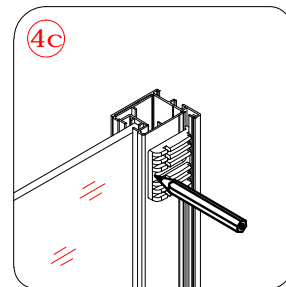

## ■ Installation

Please read these instructions carefully before start of installation.

The wall post has up to 20mm of adjustment for out of true wall situations.

**Ensure that the shower tray is fitted level and that after assembly of enclosure there is a full and continuous bead of sealant between the top of the shower tray and the title joint.**

×6

×6

This product is heavy and will require two people to install.

This product is heavy and will require two people to install.

This product is heavy and will require two people to install.

This product is heavy and will require two people to install.