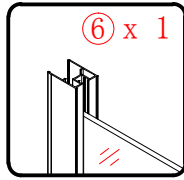

This product is heavy and will require two people to install.