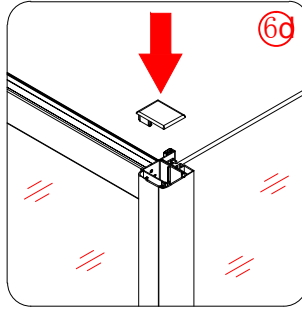

## ■ Installation

Please read these instructions carefully before start of installation.

The wall post has up to 20mm of adjustment for out of true wall situations.

**Ensure that the shower tray is fitted level and that after assembly of enclosure there is a full and continuous bead of sealant between the top of the shower tray and the title joint.**

## ■ Shower Tray Installation

The shower tray must be sited against a structural wall.

Water proof walling or tiling should be fitted so that it sits on the top of the tray rim.

×6

×6

This product is heavy and will require two people to install.

This product is heavy and will require two people to install.

This product is heavy and will require two people to install.

This product is heavy and will require two people to install.