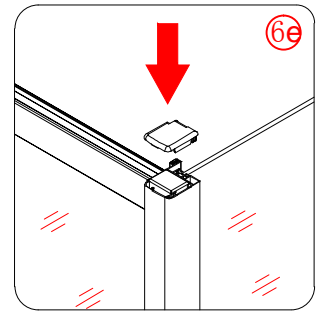

## ■ Installation

Please read these instructions carefully before start of installation.

The wall post has up to 20mm of adjustment for out of true wall situations.

**Ensure that the shower tray is fitted level and that after assembly of enclosure there is a full and continuous bead of sealant between the top of the shower tray and the title joint.**

## ■ Shower Tray Installation

The shower tray must be sited against a structural wall.

Water proof walling or tiling should be fitted so that it sits on the top of the tray rim.

×6

×6

This product is heavy and will require two people to install.

This product is heavy and will require two people to install.

This product is heavy and will require two people to install.

This product is heavy and will require two people to install.