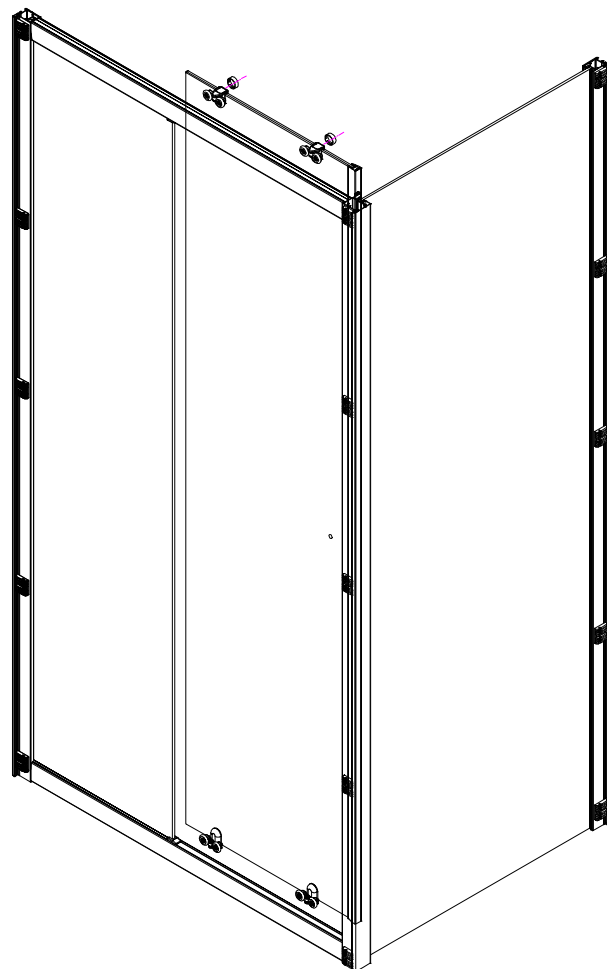

CEZARES®

Sliding door

Installation instructions

( For Anima-AH-1 )

## ■ Installation

Please read these instructions carefully before start of installation.

The wall post has up to 20mm of adjustment for out of true wall situations.

**Ensure that the shower tray is fitted level and that after assembly of enclosure there is a full and continuous bead of sealant between the top of the shower tray and the title joint.**

## ■ Shower Tray Installation

The shower tray must be sited against a structural wall.

Water proof walling or tiling should be fitted so that it sits on the top of the tray rim.

×6

×6

This product is heavy and will require two people to install.

This product is heavy and will require two people to install.

This product is heavy and will require two people to install.

This product is heavy and will require two people to install.