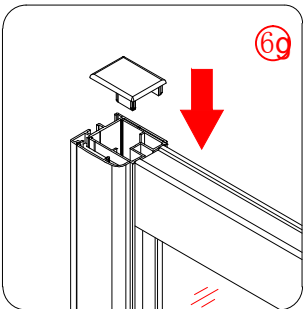

## ■ Installation

Please read these instructions carefully before start of installation.

The wall post has up to 20mm of adjustment for out of true wall situations.

**Ensure that the shower tray is fitted level and that after assembly of enclosure there is a full and continuous bead of sealant between the top of the shower tray and the title joint.**

## ■ Shower Tray Installation

The shower tray must be sited against a structural wall.

Water proof walling or tiling should be fitted so that it sits on the top of the tray rim.

×6

×6

This product is heavy and will require two people to install.

This product is heavy and will require two people to install.

This product is heavy and will require two people to install.

This product is heavy and will require two people to install.