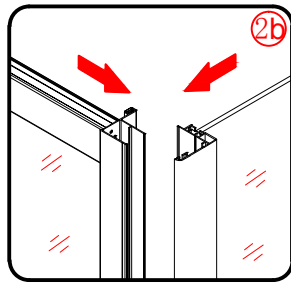

## ■ Installation

Please read these instructions carefully before start of installation.

The wall post has up to 20mm of adjustment for out of true wall situations.

**Ensure that the shower tray is fitted level and that after assembly of enclosure there is a full and continuous bead of sealant between the top of the shower tray and the title joint.**

## ■ Shower Tray Installation

The shower tray must be sited against a structural wall.

Water proof walling or tiling should be fitted so that it sits on the top of the tray rim.

## Tools required

This product is heavy and will require two people to install.

This product is heavy and will require two people to install.

This product is heavy and will require two people to install.