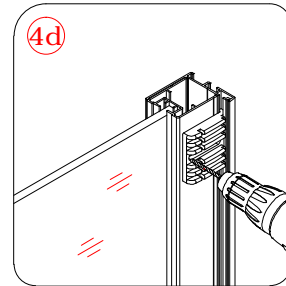

## ■ Installation

Please read these instructions carefully before start of installation.

The wall post has up to 20mm of adjustment for out of true wall situations.

**Ensure that the shower tray is fitted level and that after assembly of enclosure there is a full and continuous bead of sealant between the top of the shower tray and the title joint.**

## ■ Shower Tray Installation

The shower tray must be sited against a structural wall.

Water proof walling or tiling should be fitted so that it sits on the top of the tray rim.

×6

×6

This product is heavy and will require two people to install.

This product is heavy and will require two people to install.

This product is heavy and will require two people to install.

This product is heavy and will require two people to install.