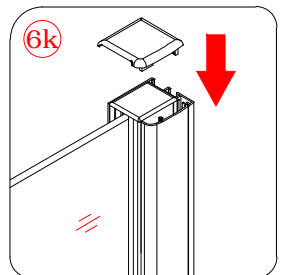

## ■ Installation

Please read these instructions carefully before start of installation.

The wall post has up to 20mm of adjustment for out of true wall situations.

**Ensure that the shower tray is fitted level and that after assembly of enclosure there is a full and continuous bead of sealant between the top of the shower tray and the title joint.**

×6

×6

This product is heavy and will require two people to install.

This product is heavy and will require two people to install.

This product is heavy and will require two people to install.

This product is heavy and will require two people to install.