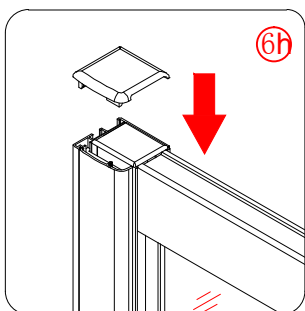

## ■ Installation

Please read these instructions carefully before start of installation.

The wall post has up to 20mm of adjustment for out of true wall situations.

**Ensure that the shower tray is fitted level and that after assembly of enclosure there is a full and continuous bead of sealant between the top of the shower tray and the title joint.**

## ■ Shower Tray Installation

The shower tray must be sited against a structural wall.

Water proof walling or tiling should be fitted so that it sits on the top of the tray rim.

×6

×6

This product is heavy and will require two people to install.

This product is heavy and will require two people to install.

This product is heavy and will require two people to install.

This product is heavy and will require two people to install.