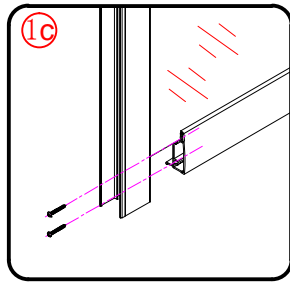

## ■ Installation

Please read these instructions carefully before start of installation.

The wall post has up to 20mm of adjustment for out of true wall situations.

**Ensure that the shower tray is fitted level and that after assembly of enclosure there is a full and continuous bead of sealant between the top of the shower tray and the title joint.**

## ■ Shower Tray Installation

The shower tray must be sited against a structural wall.

Water proof walling or tiling should be fitted so that it sits on the top of the tray rim.

## Tools required

This product is heavy and will require two people to install.

This product is heavy and will require two people to install.

This product is heavy and will require two people to install.