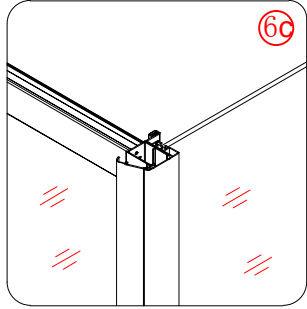

## ■ Installation

Please read these instructions carefully before start of installation.

The wall post has up to 20mm of adjustment for out of true wall situations.

**Ensure that the shower tray is fitted level and that after assembly of enclosure there is a full and continuous bead of sealant between the top of the shower tray and the title joint.**

×6

×6

This product is heavy and will require two people to install.

This product is heavy and will require two people to install.

This product is heavy and will require two people to install.

This product is heavy and will require two people to install.