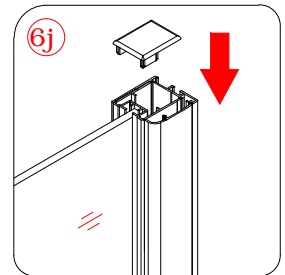

## ■ Installation

Please read these instructions carefully before start of installation.

The wall post has up to 20mm of adjustment for out of true wall situations.

**Ensure that the shower tray is fitted level and that after assembly of enclosure there is a full and continuous bead of sealant between the top of the shower tray and the title joint.**

## ■ Shower Tray Installation

The shower tray must be sited against a structural wall.

Water proof walling or tiling should be fitted so that it sits on the top of the tray rim.

×6

×6

This product is heavy and will require two people to install.

This product is heavy and will require two people to install.

This product is heavy and will require two people to install.

This product is heavy and will require two people to install.