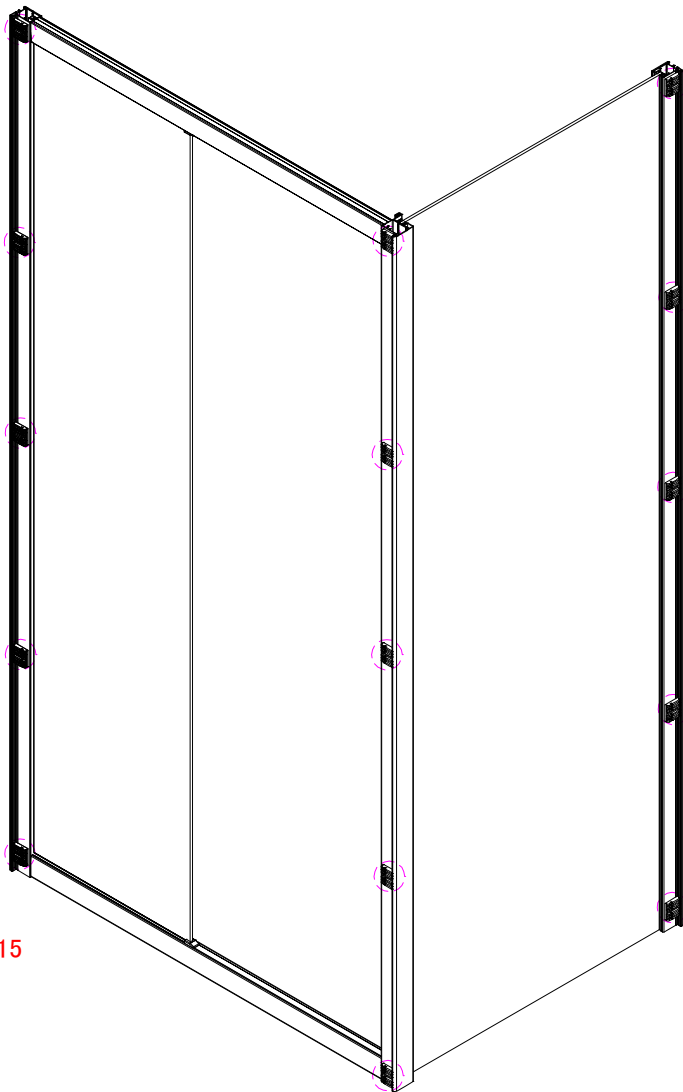

This product is heavy and will require two people to install.