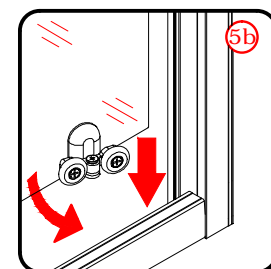

## ■ Installation

Please read these instructions carefully before start of installation.

The wall post has up to 20mm of adjustment for out of true wall situations.

**Ensure that the shower tray is fitted level and that after assembly of enclosure there is a full and continuous bead of sealant between the top of the shower tray and the title joint.**

## Tools required

This product is heavy and will require two people to install.

This product is heavy and will require two people to install.

This product is heavy and will require two people to install.

×6

×6

This product is heavy and will require two people to install.

This product is heavy and will require two people to install.

This product is heavy and will require two people to install.

This product is heavy and will require two people to install.