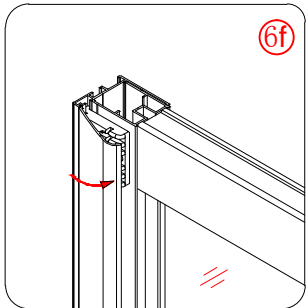

## ■ Installation

Please read these instructions carefully before start of installation.

The wall post has up to 20mm of adjustment for out of true wall situations.

**Ensure that the shower tray is fitted level and that after assembly of enclosure there is a full and continuous bead of sealant between the top of the shower tray and the title joint.**

×6

×6

This product is heavy and will require two people to install.

This product is heavy and will require two people to install.

This product is heavy and will require two people to install.

This product is heavy and will require two people to install.