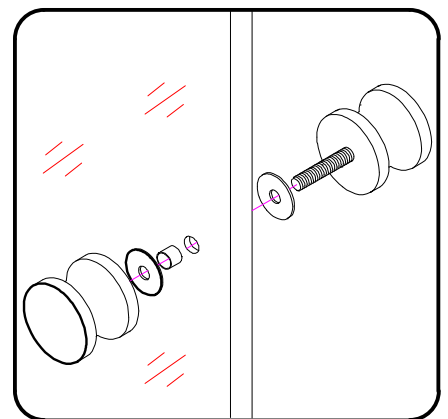

## ■ Installation

Please read these instructions carefully before start of installation.

The wall post has up to 20mm of adjustment for out of true wall situations.

**Ensure that the shower tray is fitted level and that after assembly of enclosure there is a full and continuous bead of sealant between the top of the shower tray and the title joint.**

## Tools required

This product is heavy and will require two people to install.

This product is heavy and will require two people to install.

This product is heavy and will require two people to install.

×6

×6

This product is heavy and will require two people to install.

This product is heavy and will require two people to install.

This product is heavy and will require two people to install.

This product is heavy and will require two people to install.