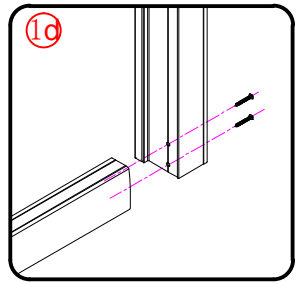

## ■ Installation

Please read these instructions carefully before start of installation.

The wall post has up to 20mm of adjustment for out of true wall situations.

**Ensure that the shower tray is fitted level and that after assembly of enclosure there is a full and continuous bead of sealant between the top of the shower tray and the title joint.**

## ■ Shower Tray Installation

The shower tray must be sited against a structural wall.

Water proof walling or tiling should be fitted so that it sits on the top of the tray rim.

## Tools required

This product is heavy and will require two people to install.

This product is heavy and will require two people to install.

This product is heavy and will require two people to install.