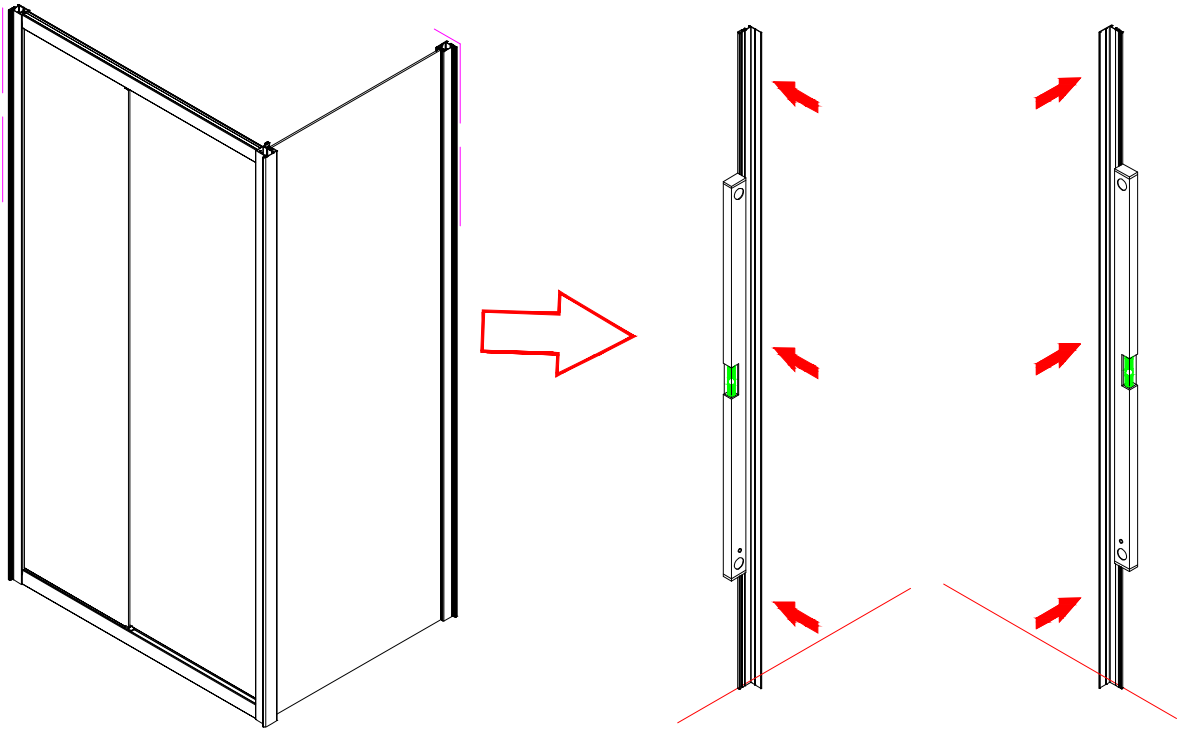

## ■ Installation

Please read these instructions carefully before start of installation.

The wall post has up to 20mm of adjustment for out of true wall situations.

**Ensure that the shower tray is fitted level and that after assembly of enclosure there is a full and continuous bead of sealant between the top of the shower tray and the title joint.**

## ■ Shower Tray Installation

The shower tray must be sited against a structural wall.

Water proof walling or tiling should be fitted so that it sits on the top of the tray rim.

## Tools required

This product is heavy and will require two people to install.

This product is heavy and will require two people to install.

This product is heavy and will require two people to install.