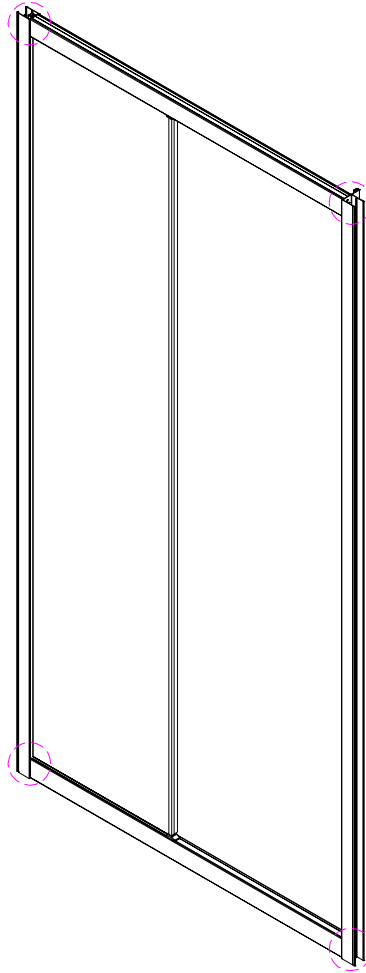

## ■ Installation

Please read these instructions carefully before start of installation.

The wall post has up to 20mm of adjustment for out of true wall situations.

**Ensure that the shower tray is fitted level and that after assembly of enclosure there is a full and continuous bead of sealant between the top of the shower tray and the title joint.**

## ■ Shower Tray Installation

The shower tray must be sited against a structural wall.

Water proof walling or tiling should be fitted so that it sits on the top of the tray rim.

## Tools required

This product is heavy and will require two people to install.

This product is heavy and will require two people to install.

This product is heavy and will require two people to install.